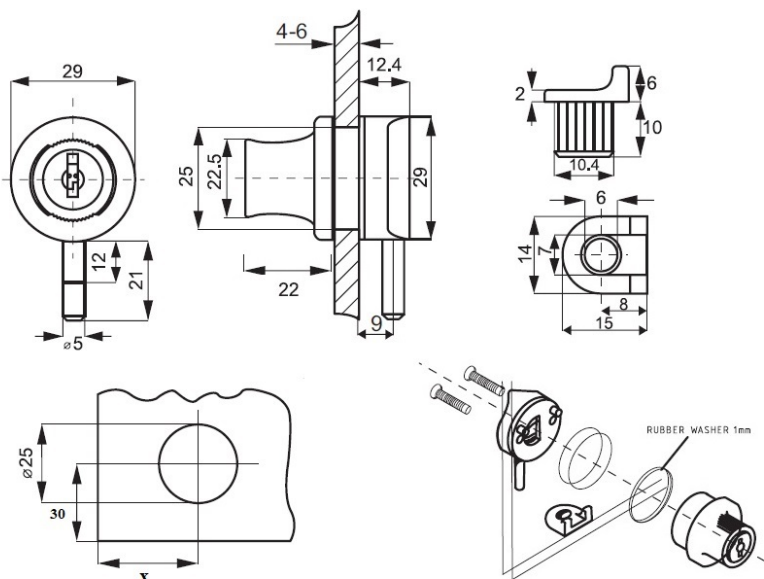

PRODUCT SHEET

Description:

Glass Door Lock X-689, CK SISO, Black Anodized, KA D20, 4-6mm Glass

Item number:

14.09.128-5

Units	Box	Carton	HS Code	Barcode
Pcs.	15	150	8301300000	
				5704866512206

SISO A/S

Mileparken 11
DK-2740 Skovlunde
Denmark
VAT: DK 24786013